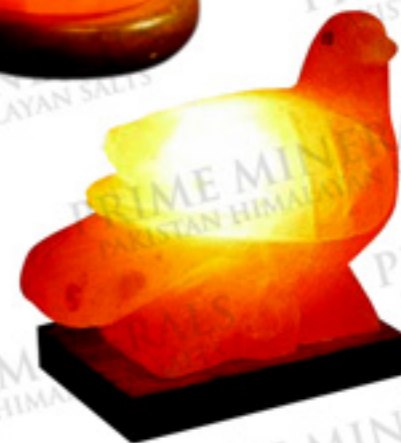

SPECIAL
HAND CRAFTS

PAKISTAN HIMALAYAN
SALT LAPMS

HANDCRAFTED ANIMALS SALT LAMP

- ◆ Color: Orange, Pink, Red
- ◆ Screw: Stainless Steel
- ◆ Base: Polished Wooden of height 2cm
- ◆ Packaging: laminated of every single one, then individually packed in a white box, after that four pieces will be packed in a master carton.

HANDCRAFTED BIRDS SALT LAMP

- ◆ Color: Orange, Pink, Red
- ◆ Screw: Stainless Steel
- ◆ Base: Polished Wooden of height 2cm
- ◆ Packaging: laminated of every single one, then individually packed in a white box, after that four pieces will be packed in a master carton.